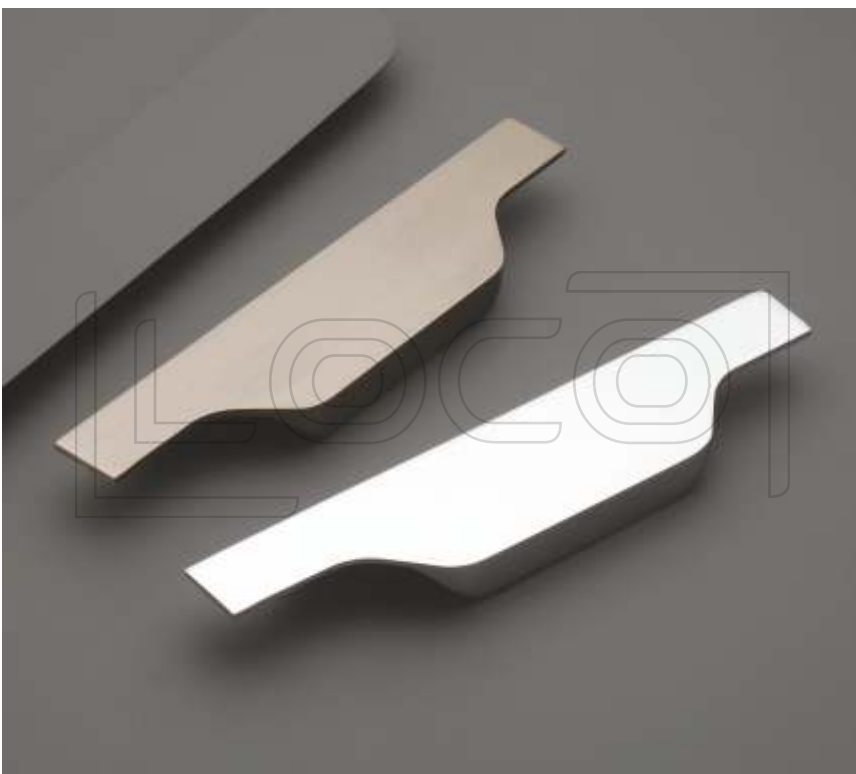

LAS-4 / Cabinet Handle

Finish | CP, Matt

Size | 150, 200, 250, 300, 450, 600