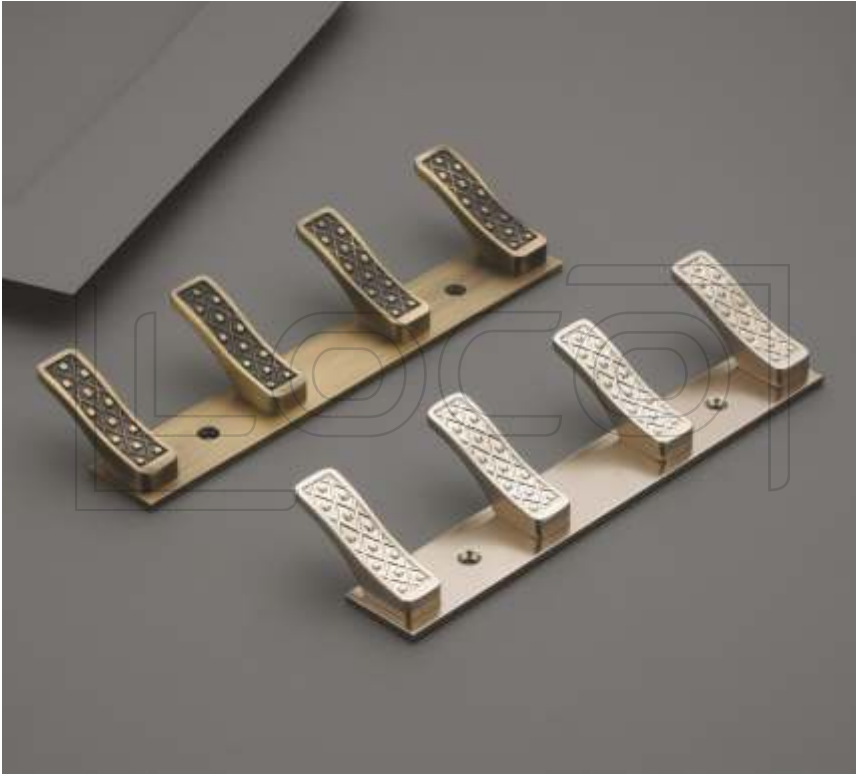

K-3 / Khuti

Finish	Satin, BA
Size	4 Pin, 6 Pin