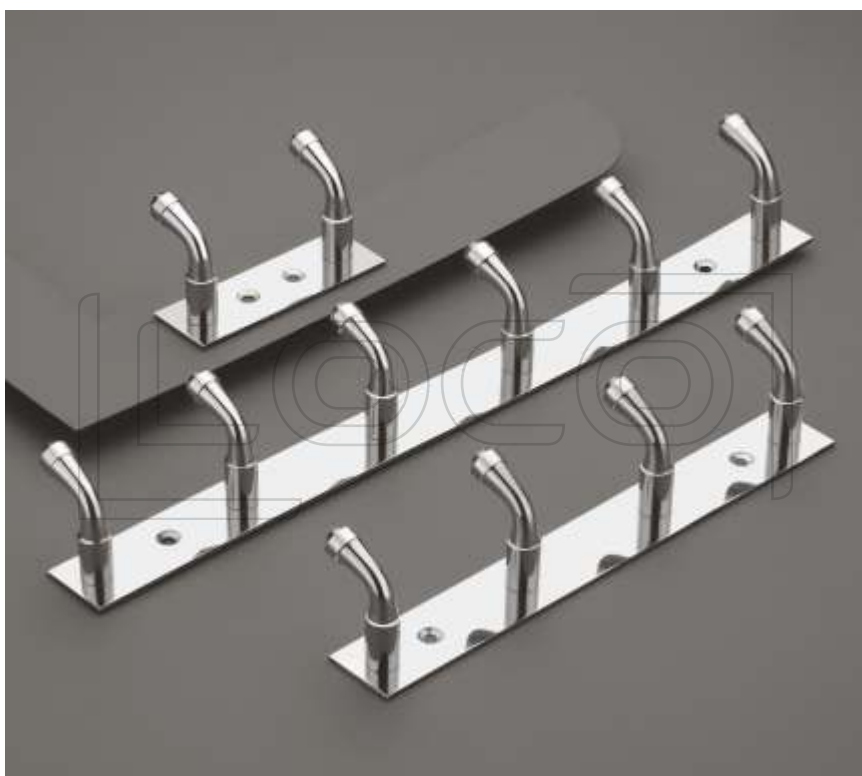

K-2 / Khuti

Finish | CP

Size | 2 Pin, 4 Pin, 6 Pin