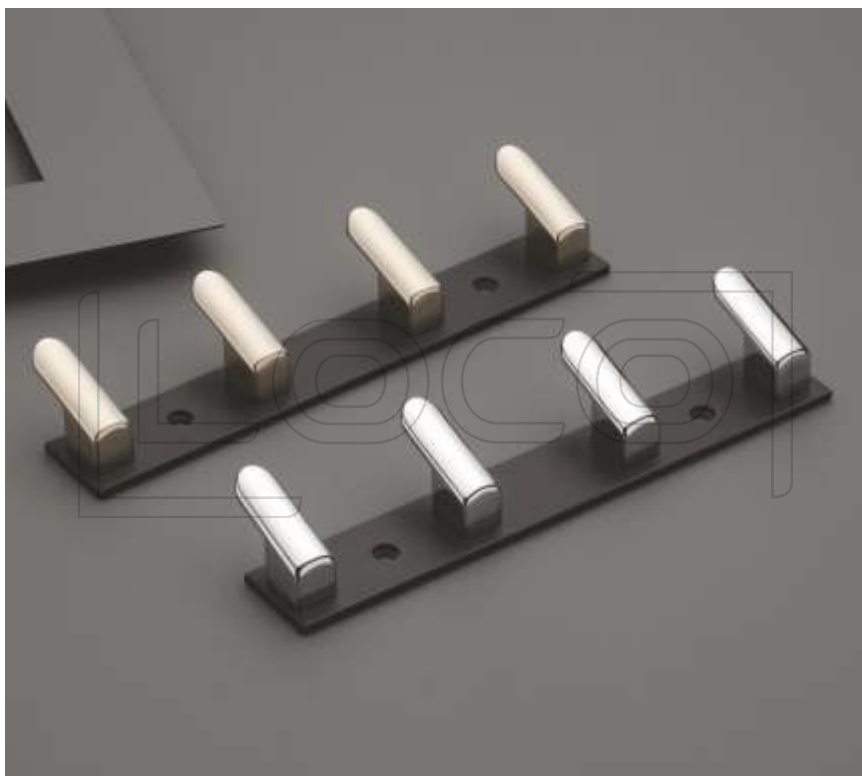

K-1 / Khuti

Finish | Satin/Wenge, CP/Wenge

Size | 4 Pin, 6 Pin